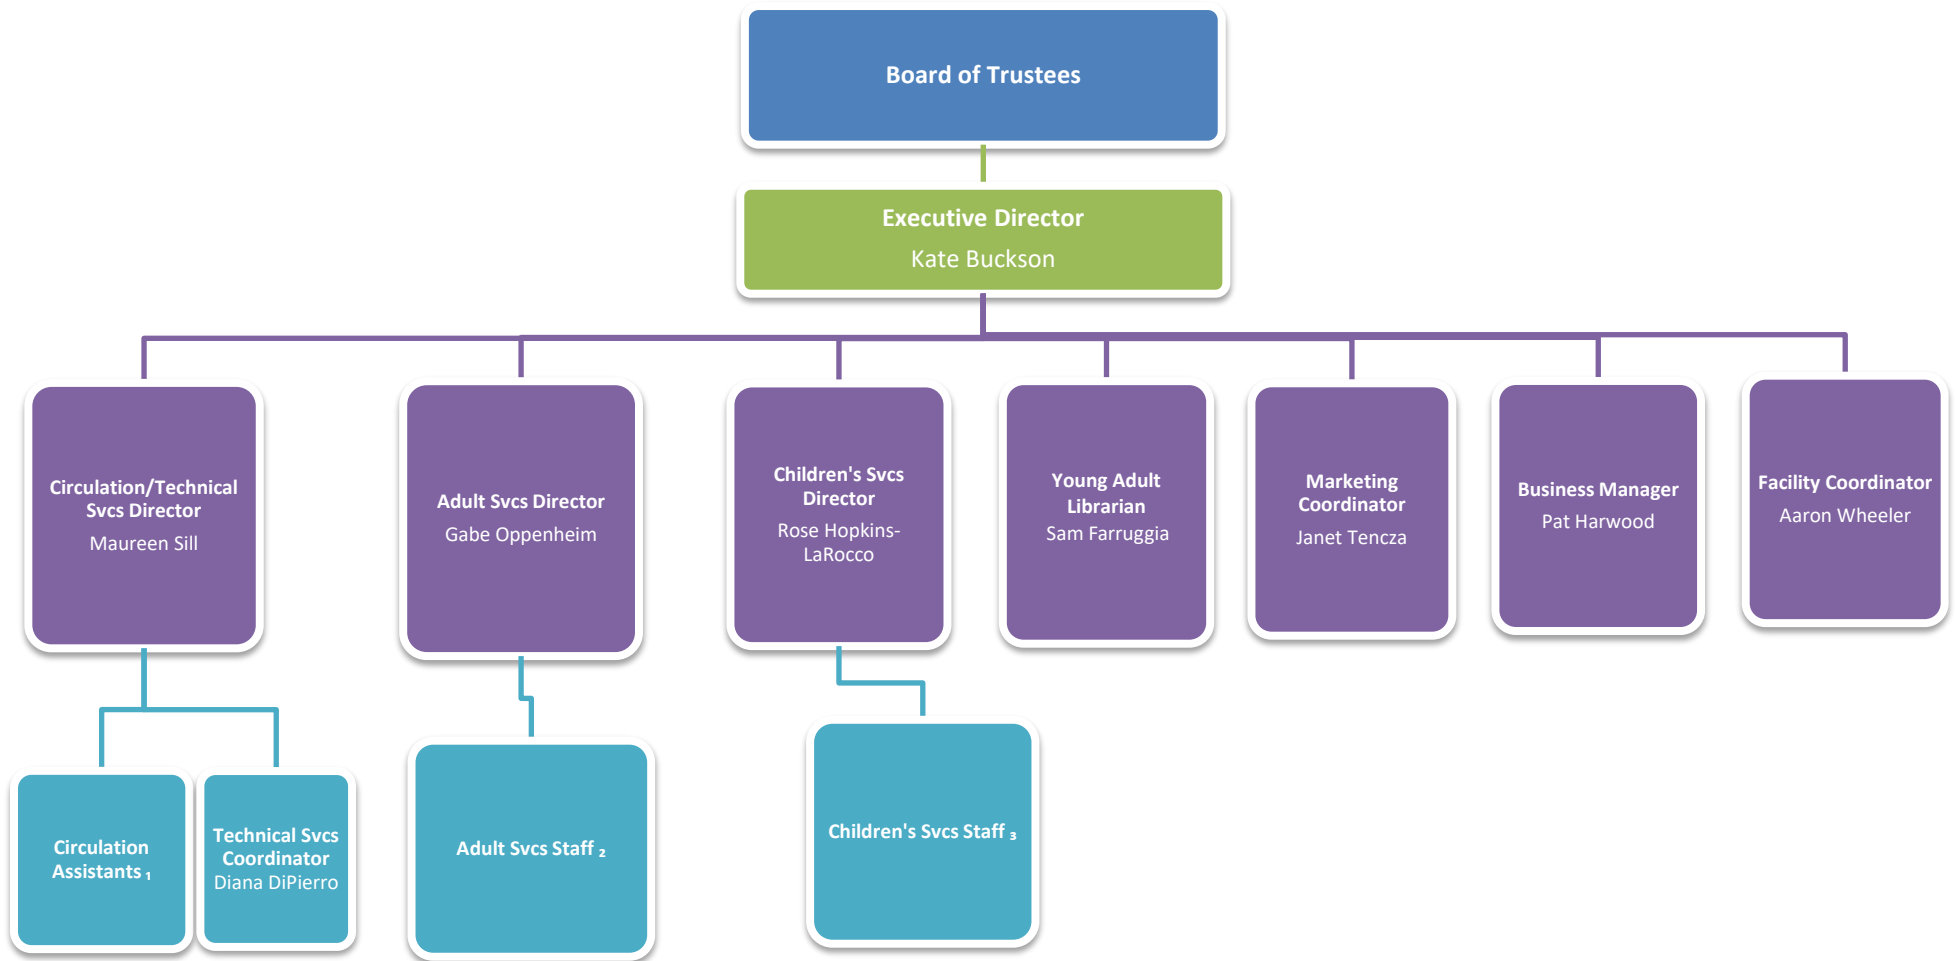

# LA GRANGE PARK PUBLIC LIBRARY ORGANIZATIONAL CHART

1: Kheir Fakhreldin  
Louise Graff  
Melissa Holbrooks  
Pam Klimas  
Debbie Pill

2: Susan Fagan  
Christina McPhail  
Catie Synowicz

3: Lydia Raabe  
Christina McPhail  
Margaret Whalen Stec  
Sam Prado