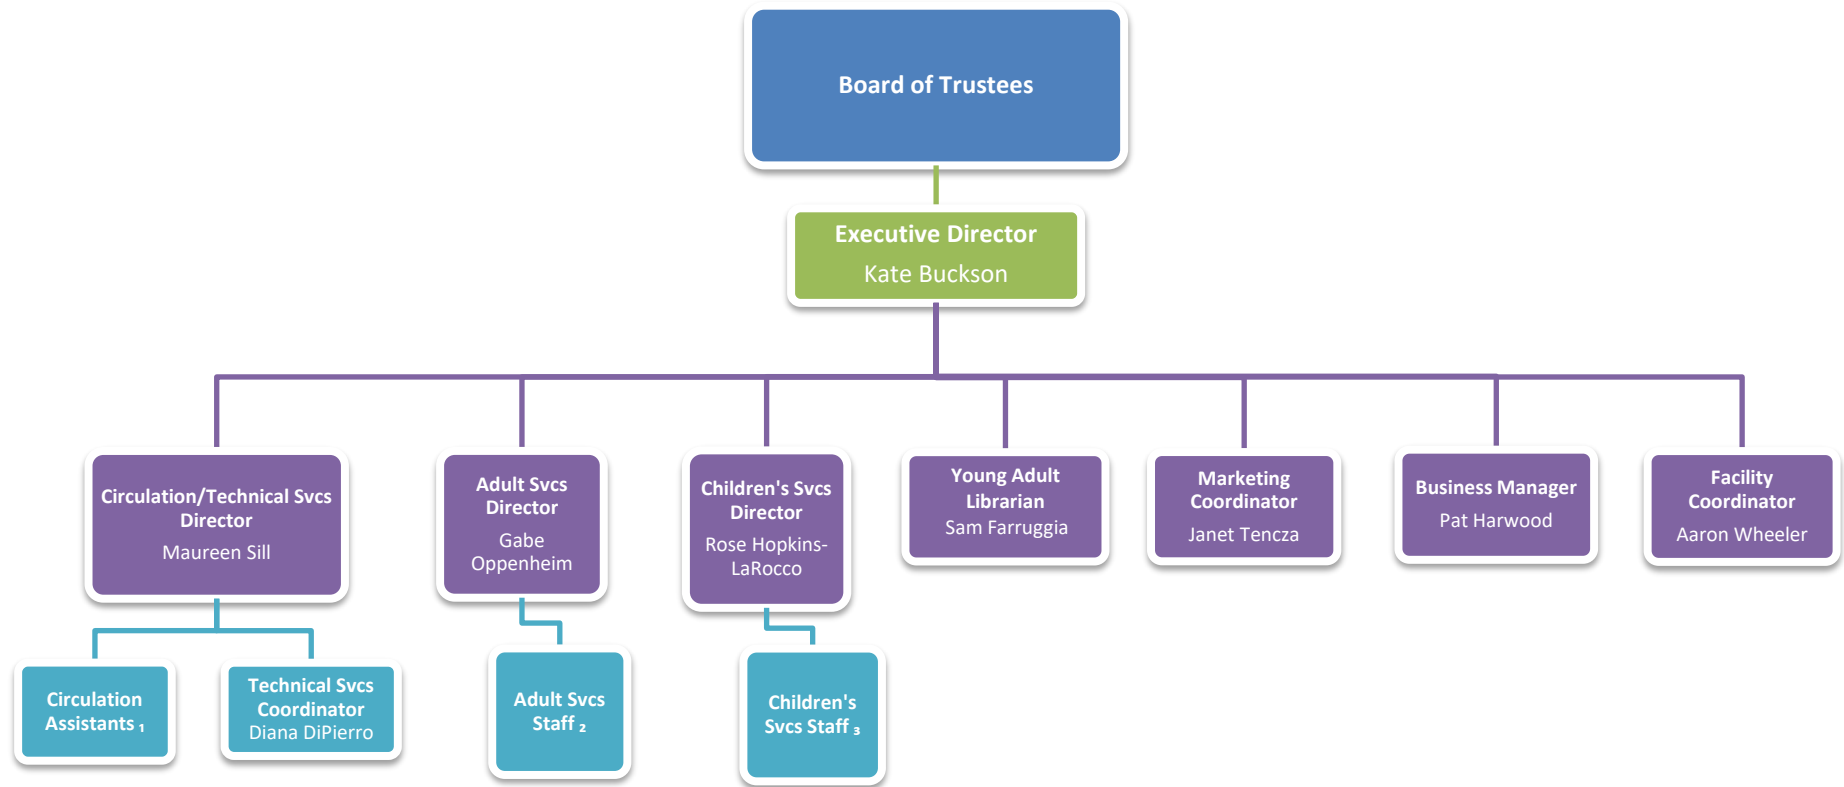

LA GRANGE PARK PUBLIC LIBRARY ORGANIZATIONAL CHART

1: Dori Des Roches
Kheir Fakhreldin
Louise Graff
Melissa Holbrooks
Pam Klimas
Debbie Pill

2: Susan Fagan
Christina McPhail
Catie Synowicz

3: Lydia Raabe
Christina McPhail
Margaret Whalen Stec