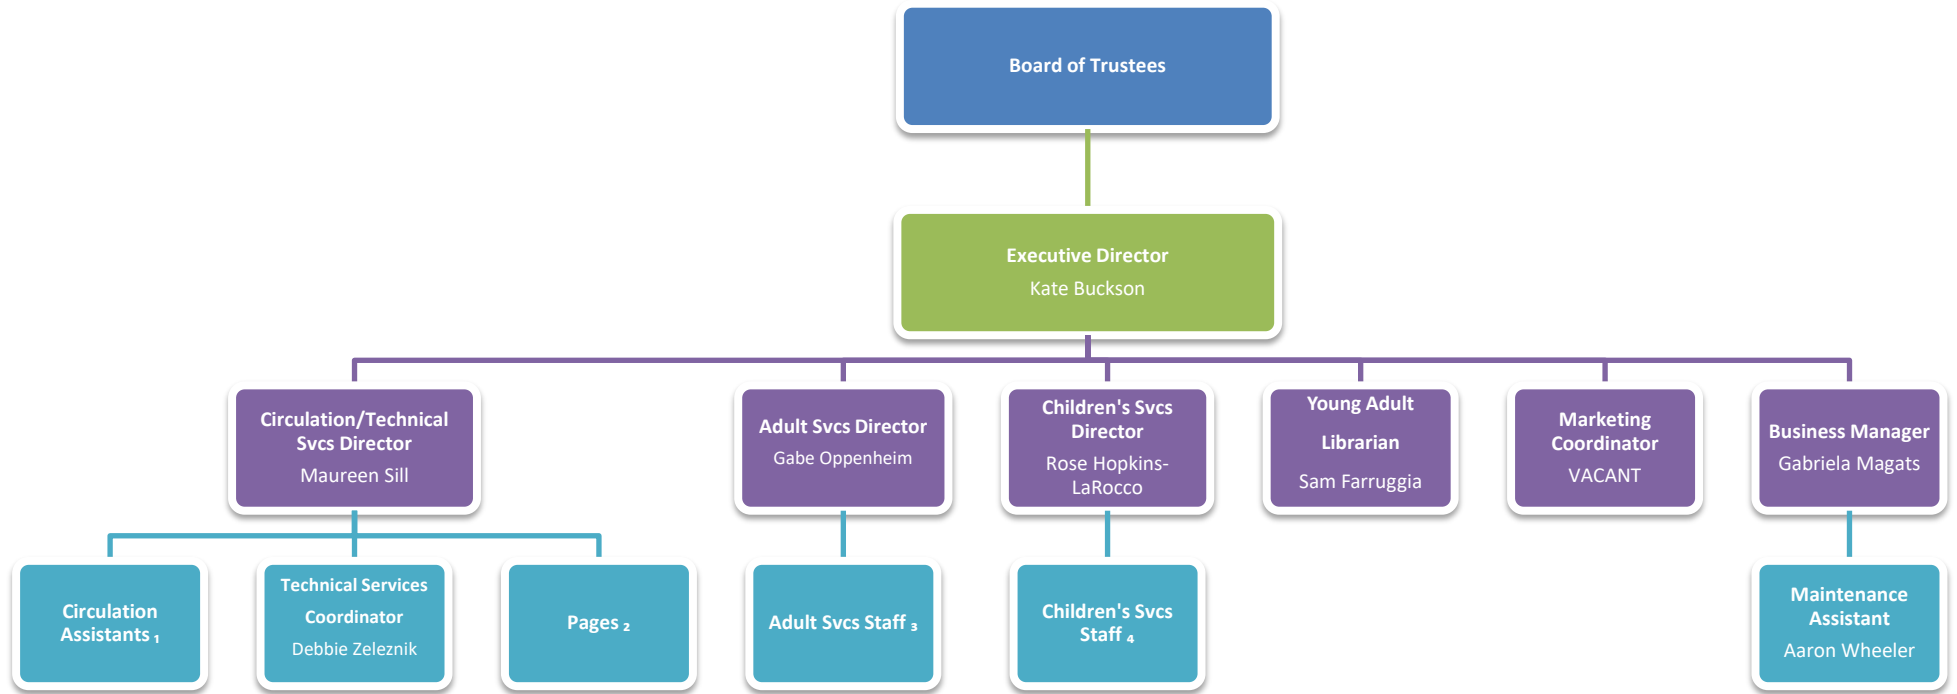

LA GRANGE PARK PUBLIC LIBRARY ORGANIZATIONAL CHART

1: Laurie Blackmon
Dori Des Roches
Kheir Fakhreldin
Louise Graff
Melissa Holbrooks
Pam Klimas
Bridgett Murray

2: Bria Douglas
Doug Greger
Billy Holbrooks
Debbie Pill