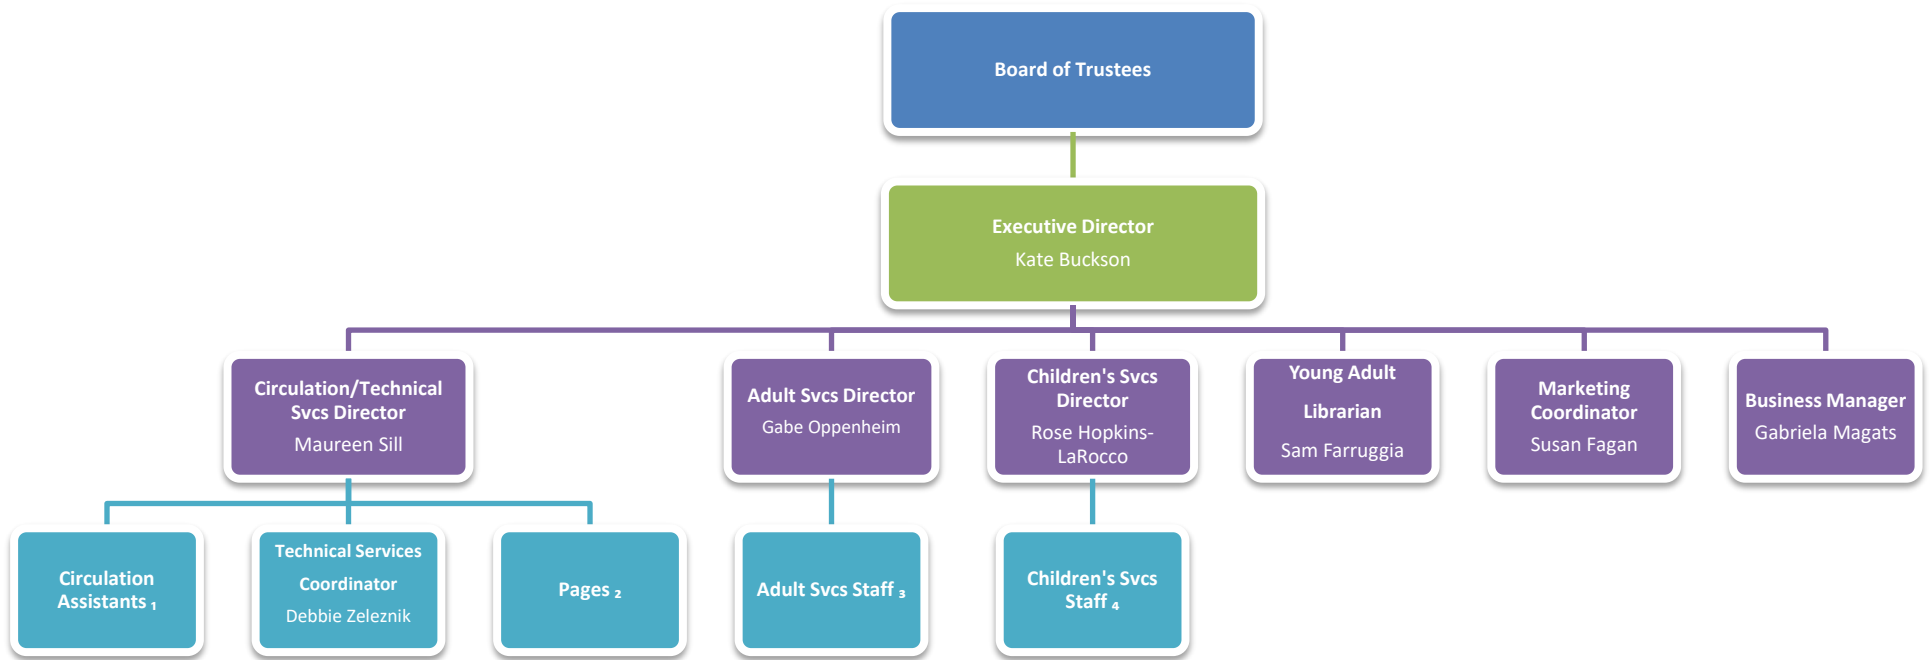

LA GRANGE PARK PUBLIC LIBRARY ORGANIZATIONAL CHART

1: Laurie Blackmon
Louise Graff
Melissa Holbrooks
Pam Klimas
Bridgett Murray
Aaron Wheeler

2: Bria Douglas
Doug Greger
Billy Holbrooks
Debbie Pill

3: Daina Aukstulolis
Stevie Noguchi
Christina McPhail
Catie Synowicz